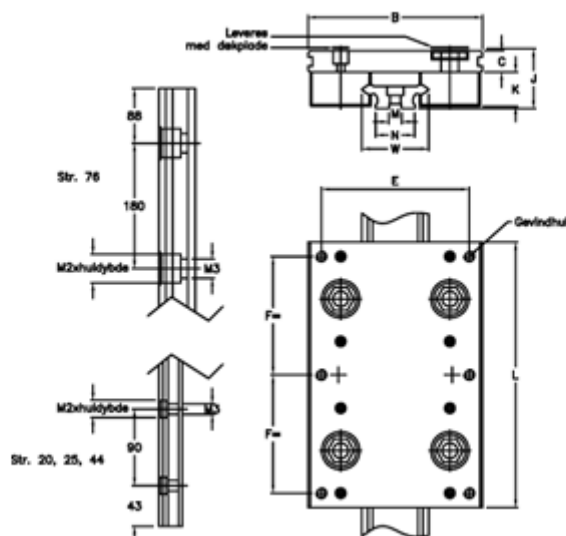

Article number: 056512021436

Description: Hepco Simple Select 20 2-1436

Measures

B = 64	M = 5x2
C = 10.0	M1 = 4.5
E = 50	M2 = 8x4,1
F = 44	N = 12.4
G = 6xM5	Size = 20
J = 24.95	W = 20
K = 14.0	
L = 100	